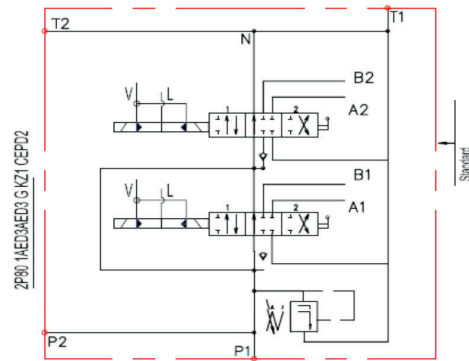

Ordering codes (BSP threads) / Sipariş Kodları (BSP dişli)

CEED1P80	kit for 1 section
CEED2P80	kit for 2 section
CEED3P80	kit for 3 section
CEED4P80	kit for 4 section