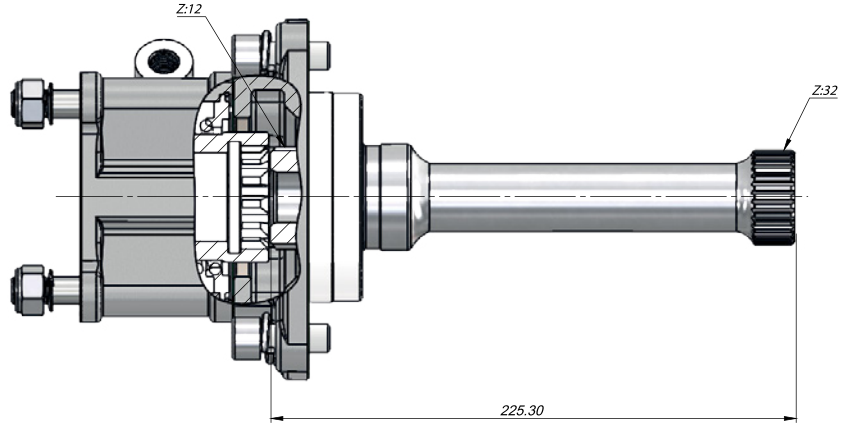

TEKNİK VERİLER | TECHNICAL DATA

POWER TAKE
OFFS

Kod Code	Şanzuman Modeli Gear Box Model
PT1ZFS12AT2412C225	AT2412C...AT3112C