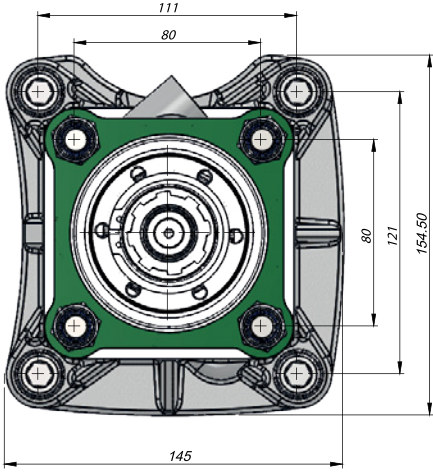

TEKNİK VERİLER | TECHNICAL DATA

POWER TAKE
OFFS

Kod Code	Şanzuman Modeli Gear Box Model
PT1ZFS12AT2412C225	AT2412C...AT3112C