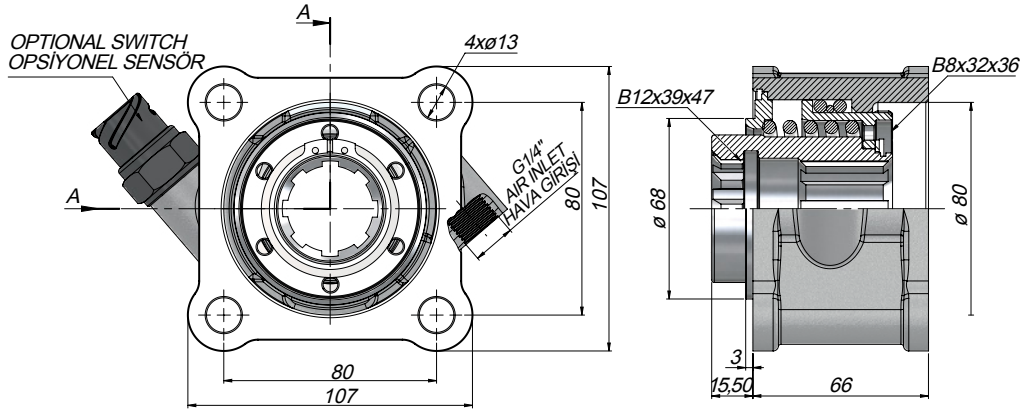

Şanzıman No / Gearbox No
 ZF16S251-221-151-150-130,ZFS5/
 AK/6S-120-111-110-92,GPZFS5/AK/6S-90
 80-70-66-65-55-50 42-36-35/ ZF 9S 75/
 9S109/16S109/ZFAK 680/AK 690/S680/S690

Kod Code	Havalı Çalışma Basıncı Pneumatical Working Pressure	Kontrol Sistemi Control System	Çıkış Tork Outlet Torque		Güç Power		Çıkış Hızı Output Speed
	(Bar)		(Kg _m)	(Nm)	(Kw) 1000 dev/dak	(dev/dak)	
PT1ZFS12(SW)	7-12	Havalı Pneumatic	57	230	35 Hp	25.7 Kw	500
PT1ZFS12(WS)							

* (SW) - Switch

(WS) - Without Switch