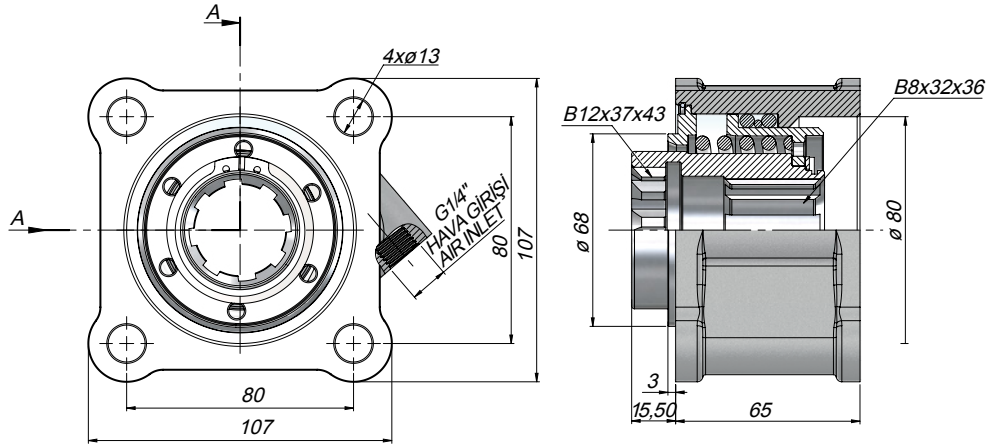

TEKNİK VERİLER | TECHNICAL DATA

Şanzıman No / Gearbox No

6AS-850/6.72, 6S-800 TO/6.58-0.78, 6S-850/6.72-0.79, 6S-850/6.72-8.51, S5-35/5.64, S5-35/7.65, S5-45/7.65-6.32-7.43, S6-36/6.06, S6-36/8.97 + GV36/7.43, S6-36/8.97-1.0

POWER TAKE
OFFS

Kod Code	Havalı Çalışma Basıncı Pneumatical Working Pressure	Kontrol Sistemi Control System	Çıkış Tork Outlet Torque		Güç Power		Çıkış Hızı Output Speed
	(Bar)		(Kgm)	(Nm)	(Kw)	1000 dev/dak	(dev/dak)
PT1AXS12S	7-12	Havalı Pneumatic	57	230	35 Hp	25.7 Kw	500
PT1ACS12S							