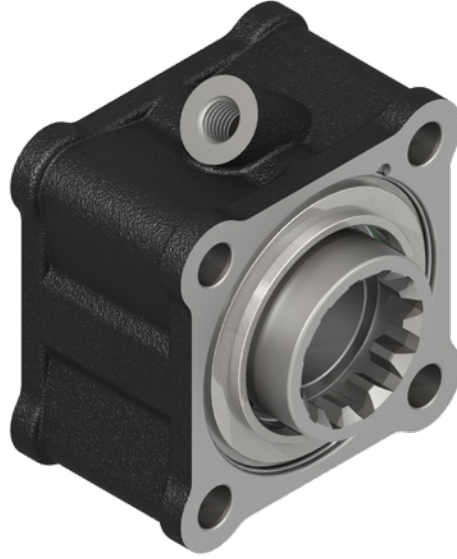

TEKNİK VERİLER | TECHNICAL DATA

Şanzıman No / Gearbox No

6AS-850/6.72, 6S-800 TO/6.58-0.78, 6S-850/6.72-0.79, 6S-850/6.72-8.51, S5-35/5.64, S5-35/7.65, S5-45/7.65-6.32-7.43, S6-36/6.06, S6-36/8.97 + GV36/7.43, S6-36/8.97-1.0

POWER TAKE
OFFS

Kod Code	Havalı Çalışma Basıncı Pneumatical Working Pressure	Kontrol Sistemi Control System	Çıkış Tork Outlet Torque		Güç Power		Çıkış Hızı Output Speed
	(Bar)		(Kgm)	(Nm)	(Kw)	1000 dev/dak	(dev/dak)
PT1AXS12S	7-12	Havalı Pneumatic	57	230	35 Hp	25.7 Kw	500
PT1ACS12S							