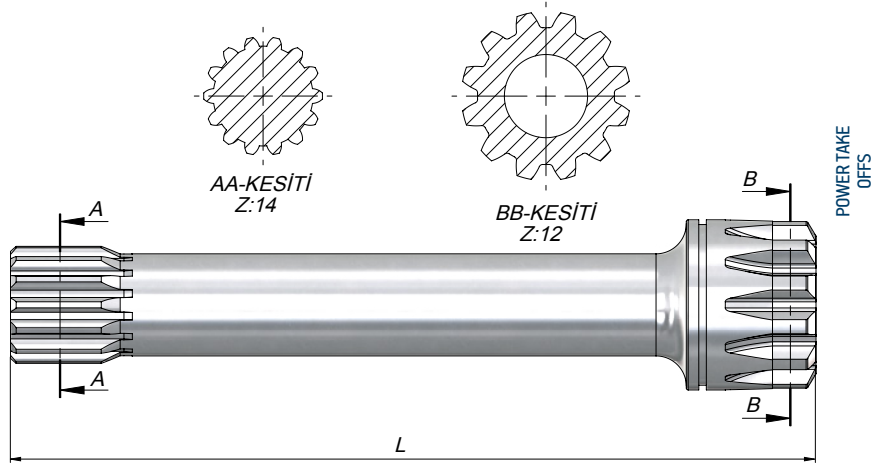

TEKNİK VERİLER | TECHNICAL DATA

Kod Code	Şanzuman Modeli Gear Box Model	L
CS16S130195	ZF-16 S 130	195
CS16S130200	ZF-16 S 130	200
CS16S130213	ZF-16 S 160.....221	213,5
CS16S130217	ZF-16 S 130	217
CS16S150238	ZF-16 S 150	238
CS16S220257	ZF-16 S 220	257
CS16S160288	ZF-16 S 160 A	288

Kod Code	Şanzuman Modeli Gear Box Model	L
CS16S151200	ZF-16 S 151	200
CS16S151213	ZF-16 S 151	213
CS16S151215	ZF-16 S 151	215
CS16S151226	ZF-16 S 151	226
CS16S220249	ZF-16 AS 2200	249
CS16S151253	ZF-16 S 151....221	253
CS16S180272	ZF-16 AS 1800-2200	272,5
CS16S251288	ZF-16 S 251	288,5

Kod Code	Şanzuman Modeli Gear Box Model	L	Z
CS09S91428713	ZF-9 S 109 / 12.92-1.0	287	14
CS09S914287133	ZF-16 S 109/13.30-1.0		
CS09S91428712	ZF-9 S 109/12.91-1.0		
CS09S914287131	ZF-16 S 109/13.31-1.0		
CS09S91728710	ZF-9 S 109/10.25-0.74		
CS09S91728711	ZF-16 S 109/11.86-0.85		
CS09S917287135	ZF-16 S 109/13.53-0.86	247,5	16
CS09S91624713	ZF-9 S 75/13.16-1.0