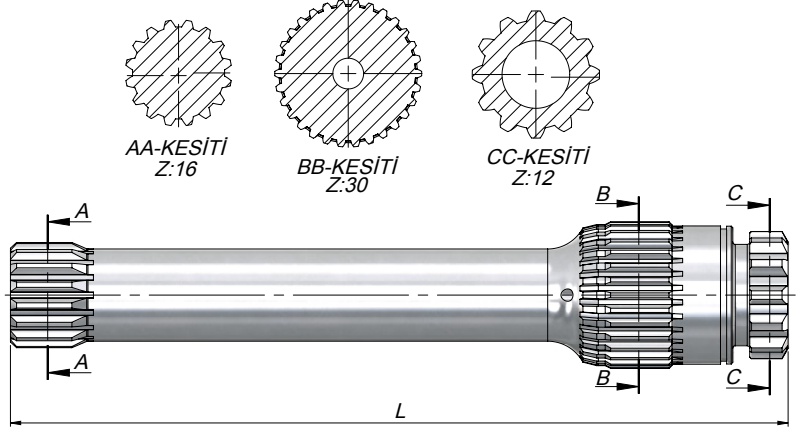

Kod Code	Şanzuman Modeli Gear Box Model
CSVL3212213	VOLVO F12-F16