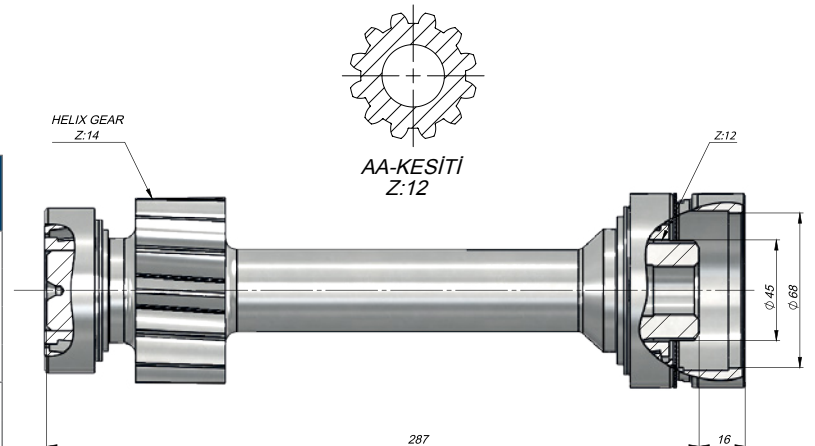

Kod Code	Şanzuman Modeli Gear Box Model	L	Z
CS09S91428713	ZF-9 S 109 / 12.92-1.0	287	14
CS09S914287133	ZF-16 S 109/13.30-1.0		
CS09S91428712	ZF-9 S 109/12.91-1.0		
CS09S914287131	ZF-16 S 109/13.31-1.0		
CS09S91728710	ZF-9 S 109/10.25-0.74		
CS09S91728711	ZF-16 S 109/11.86-0.85		
CS09S917287135	ZF-16 S 109/13.53-0.86	247,5	16
CS09S91624713	ZF-9 S 75/13.16-1.0