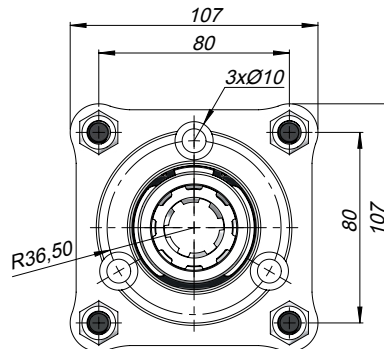

ADAPTÖRLER ADAPTERS

TEKNİK VERİLER | TECHNICAL DATA

3/4 UZUN FLANSLI ADAPTÖR | 3/4 LONG FLANGE ADAPTER

Kod
Code AUF34SF1

TEKNİK VERİLER | TECHNICAL DATA

3/4 UZUN RULMANLI FLANSLI ADAPTÖR | 3/4 ADAPTER WITH LONG BEARING AND FLANGE

Kod
Code AUR34SF1

TEKNİK VERİLER | TECHNICAL DATA

4/3 ADAPTÖR | 4/3 ADAPTER

Kod
Code AU43SF1