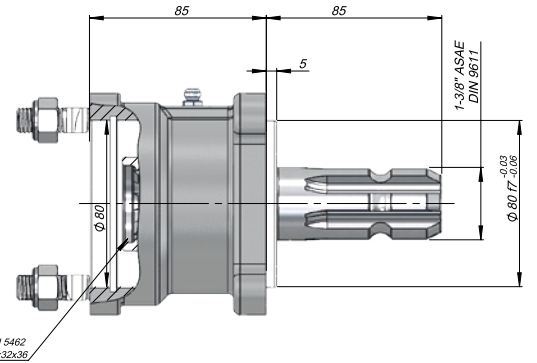

TEKNİK VERİLER | TECHNICAL DATA

TRAKTÖR ADAPTÖR | TRACTOR ADAPTER