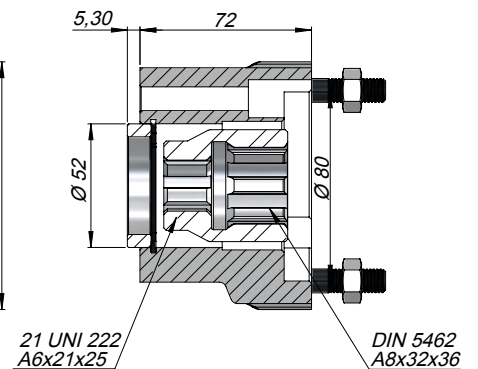

ADAPTÖRLER ADAPTERS

TEKNİK VERİLER | TECHNICAL DATA

3/4 UZUN FLANSLI ADAPTÖR | 3/4 LONG FLANGE ADAPTER

Kod
Code AUF34SF1

TEKNİK VERİLER | TECHNICAL DATA

3/4 UZUN RULMANLI FLANSLI ADAPTÖR | 3/4 ADAPTER WITH LONG BEARING AND FLANGE

Kod
Code AUR34SF1

TEKNİK VERİLER | TECHNICAL DATA

4/3 ADAPTÖR | 4/3 ADAPTER

Kod
Code AU43SF1