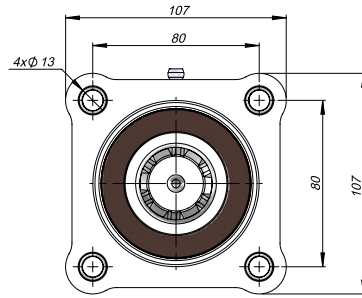

TEKNİK VERİLER | TECHNICAL DATA

TRAKTÖR ADAPTÖR | TRACTOR ADAPTER